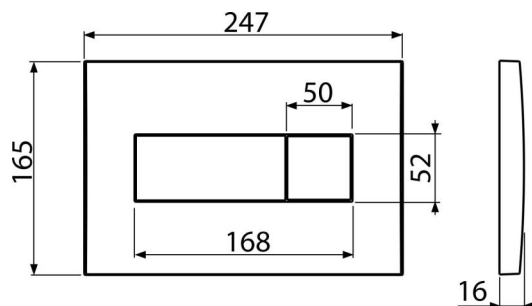

M375

Flush plate for pre-wall installation systems, gold-polished

Application

For pre-wall installation systems and concealed WC cisterns

Features

- Double-acting mechanical flushing
- Compatible for all pre-wall installation systems and cisterns for building into solid walls Alca
- Surface finish: gold
- Material: plastic

Scope of supply

- Flush plate
- Fixing frame of the flush plate
- Threaded frame clamp 2 pcs
- Flushing mechanism screws 2 pcs
- Template for correct flush plate setup

Order number, Logistic information

Code	EAN	Weight (piece | packing | palett)	Dimensions (piece | packing)	Quantity (packing | palett)
M375	8595580501730	0,40 | 9,93 | 298,0 kg	250×40×175 | 595×245×395 mm	25 | 700 pcs

Warranty

2/2 years *

Technical specifications

- Operating force < 20 N